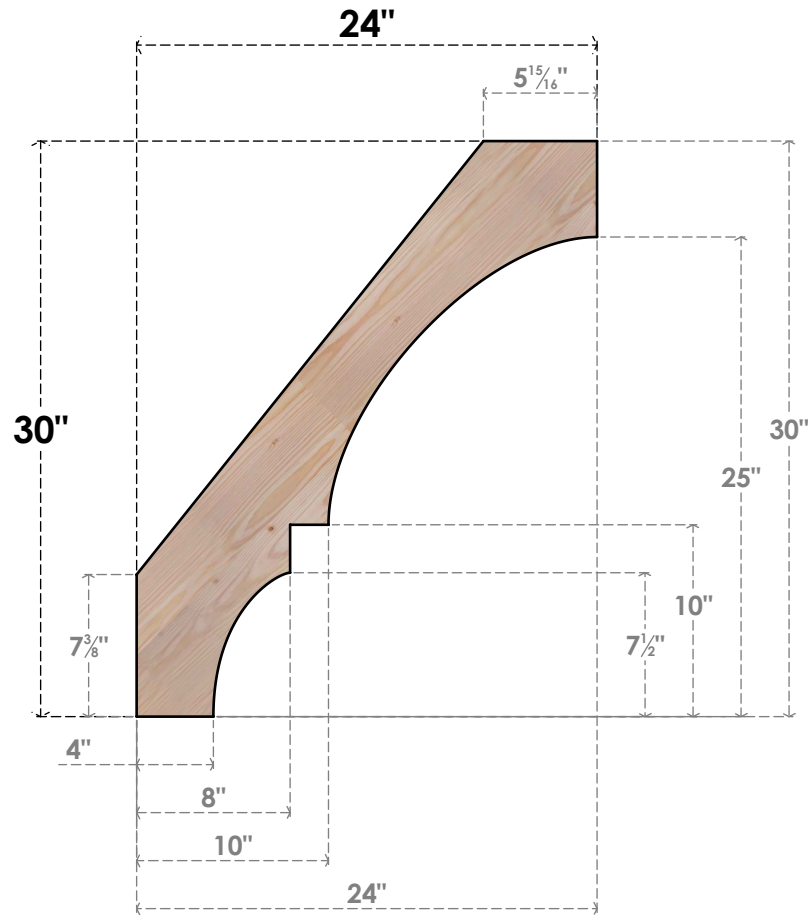

BRC06X24X30BOA00SDF

5 1/2"W X 24"D X 30"H BALBOA SMOOTH BRACE, DOUGLAS FIR

SIDE

FRONT

EKENA MILLWORK
 2300 WEST MAIN ST.
 CLARKSVILLE, TX 75426
 TOLL FREE: 866-607-0453
 WWW.EKENAMILLWORK.COM

NOTES

1. INSTALLATION TO BE COMPLETED IN ACCORDANCE WITH MANUFACTURER'S SPECIFICATIONS.
2. DRAWING MAY NOT BE TO SCALE
3. THIS DRAWING IS INTENDED FOR DESIGN AND PLANNING PURPOSES ONLY.
4. ALL INFORMATION CONTAINED HEREIN WAS CURRENT AT THE TIME OF DEVELOPMENT BUT MUST BE REVIEWED AND APPROVED BY THE PRODUCT MANUFACTURER TO BE CONSIDERED ACCURATE.
5. PRODUCTS ARE NOT KILN DRIED. THIS ITEM IS UNIQUE AND WILL CONTAIN THE NATURAL VARIATIONS THAT THE WOOD SPECIES OFFERS. THIS MAY RESULT IN VARIATIONS UP TO 1/4"